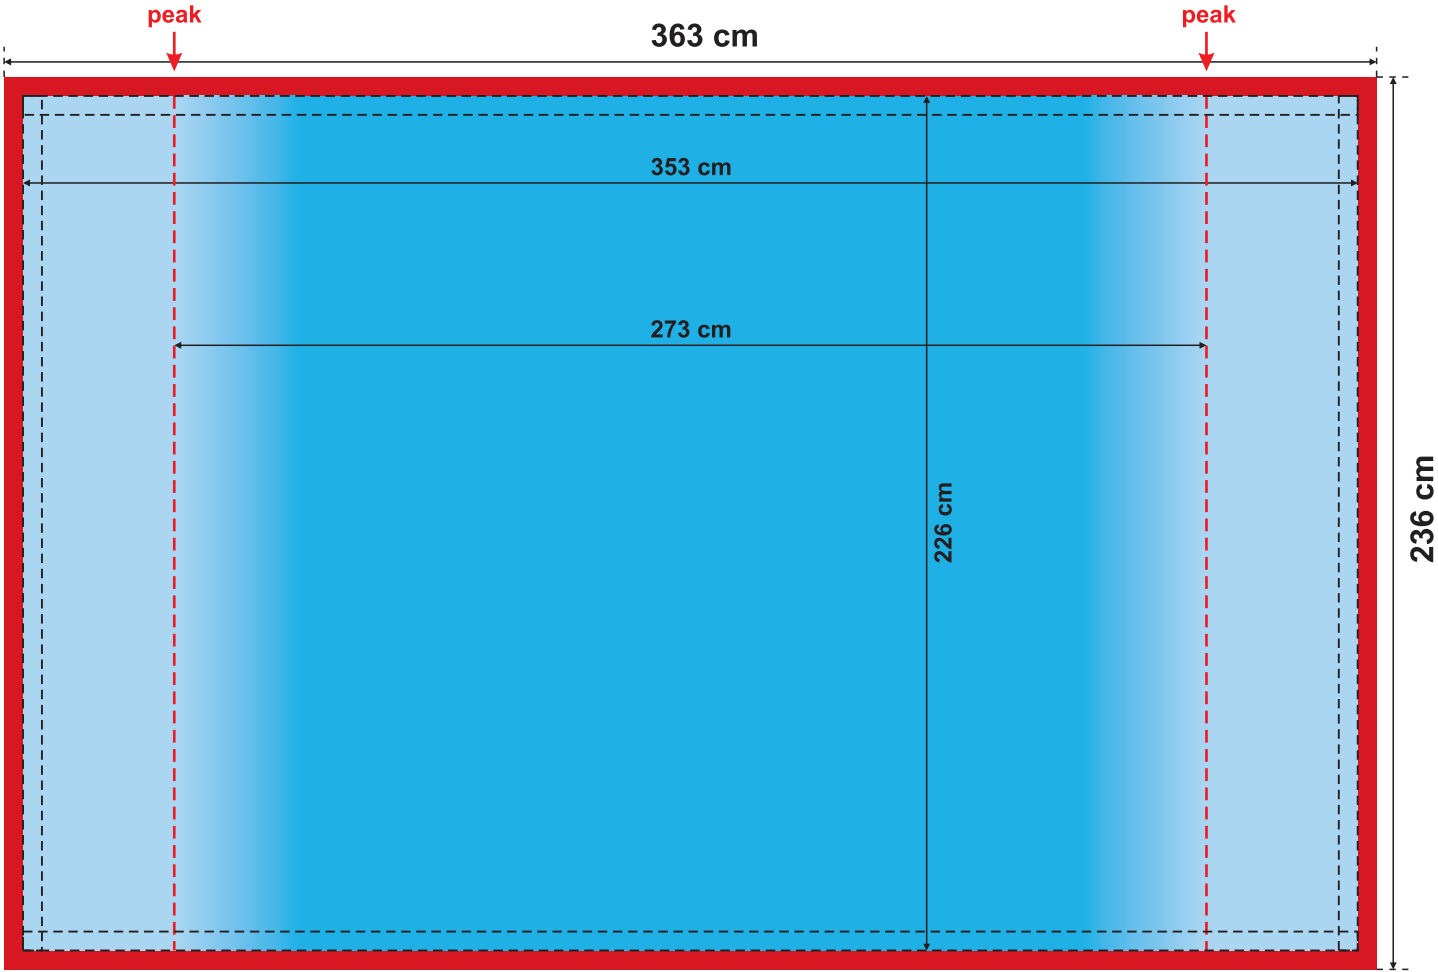

CURVED POP-UP 350x225

The templates contain overlapping.

What do the particular colours mean:

- main printing area of the POP-UP (concave)
- curved sides of the POP-UP (convex)
- back of the POP-UP
- overlapping
- velcro